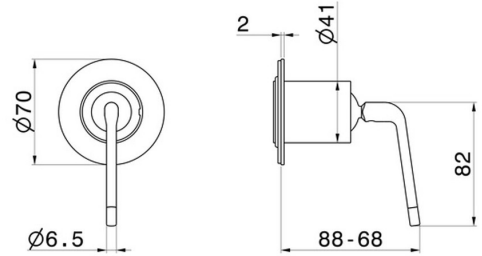

## 68477E.01.093

One way out single lever concealed mixer, 1/2" connections.  
Ø70. External part - finish Matt Black

### FEATURES

---

Material	<b>Brass</b>
Installation	<b>Wall concealed part</b>
Outlets	<b>1 Way Out</b>
Water mixing	<b>Mechanical</b>
Required for installation	<b><u>31085.00.000</u></b>

### TECHNICAL DRAWING

---

**68477E.01.093**

One way out single lever concealed mixer, 1/2" connections. Ø70. External part - finish Matt Black

**AVAILABLE FINISHES**

---

**01.093**

Matt Black