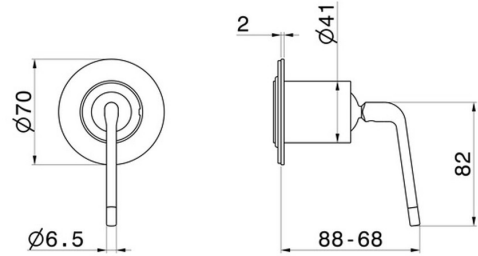

**68477E.05.093**

One way out single lever concealed mixer, 1/2" connections.  
 Ø70. External part - finish Chrome - Matt Black

**FEATURES**

Material	<b>Brass</b>
Installation	<b>Wall concealed part</b>
Outlets	<b>1 Way Out</b>
Water mixing	<b>Mechanical</b>
Required for installation	<b><u>31085.00.000</u></b>

**TECHNICAL DRAWING**

**68477E.05.093**

One way out single lever concealed mixer, 1/2" connections. Ø70. External part - finish Chrome - Matt Black

**AVAILABLE FINISHES**

---

**05.093**

Chrome - Matt Black

**01.093**