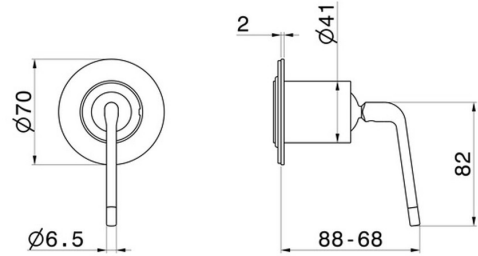

**68477E.61.020**

One way out single lever concealed mixer, 1/2" connections.  
 Ø70. External part - finish PVD Glossy Gold

**FEATURES**

Material	<b>Brass</b>
Installation	<b>Wall concealed part</b>
Outlets	<b>1 Way Out</b>
Water mixing	<b>Mechanical</b>
Required for installation	<b><u>31085.00.000</u></b>

**TECHNICAL DRAWING**

**68477E.61.020**

One way out single lever concealed mixer, 1/2" connections. Ø70. External part - finish PVD Glossy Gold

**AVAILABLE FINISHES**

---

**61.020**

PVD Glossy Gold

**01.093**