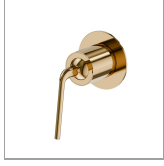

**68477E.61.020**

One way out single lever concealed mixer, 1/2" connections.  
 Ø70. External part - finish PVD Glossy Gold

**FEATURES**

Material	<b>Brass</b>
Installation	<b>Wall concealed part</b>
Outlets	<b>1 Way Out</b>
Water mixing	<b>Mechanical</b>
Required for installation	<b><u>31085.00.000</u></b>

**TECHNICAL DRAWING**

**68477E.61.020**

One way out single lever concealed mixer, 1/2" connections. Ø70. External part - finish PVD Glossy Gold

**AVAILABLE FINISHES**

---

**61.020**

PVD Glossy Gold

**01.093**

finish Matt Black

**05.093**

finish Chrome - Matt Black

**M2.070**

finish Titanium Satin - Matt black

**M2.071**

finish Gold Satin - Matt black

**M2.072**

finish Copper Satin - Matt black

**M2.075**

finish Copper Glossy