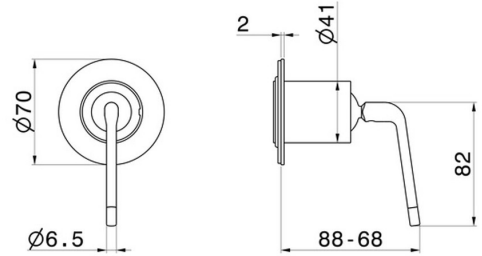

68477E.M2.070

One way out single lever concealed mixer, 1/2" connections.
 Ø70. External part - finish Titanium Satin - Matt black

FEATURES

Material	Brass
Installation	Wall concealed part
Outlets	1 Way Out
Water mixing	Mechanical
Required for installation	<u>31085.00.000</u>

TECHNICAL DRAWING

68477E.M2.070

One way out single lever concealed mixer, 1/2" connections. Ø70. External part - finish Titanium Satin - Matt black

AVAILABLE FINISHES

M2.070

Titanium Satin - Matt black

01.093