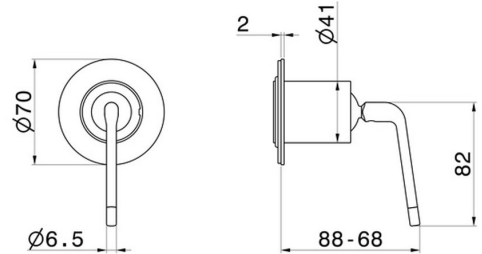

68477E.M2.071

One way out single lever concealed mixer, 1/2" connections.
 Ø70. External part - finish Gold Satin - Matt black

FEATURES

Material	Brass
Installation	Wall concealed part
Outlets	1 Way Out
Water mixing	Mechanical
Required for installation	<u>31085.00.000</u>

TECHNICAL DRAWING

68477E.M2.071

One way out single lever concealed mixer, 1/2" connections. Ø70. External part - finish Gold Satin - Matt black

AVAILABLE FINISHES

M2.071

Gold Satin - Matt black

01.093

finish Matt Black