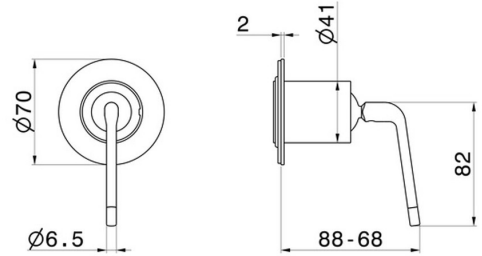

68477E.M2.072

One way out single lever concealed mixer, 1/2" connections.
 Ø70. External part - finish Copper Satin - Matt black

FEATURES

Material	Brass
Installation	Wall concealed part
Outlets	1 Way Out
Water mixing	Mechanical
Required for installation	<u>31085.00.000</u>

TECHNICAL DRAWING

68477E.M2.072

One way out single lever concealed mixer, 1/2" connections. Ø70. External part - finish Copper Satin - Matt black

AVAILABLE FINISHES

M2.072

Copper Satin - Matt black

01.093

finish Matt Black