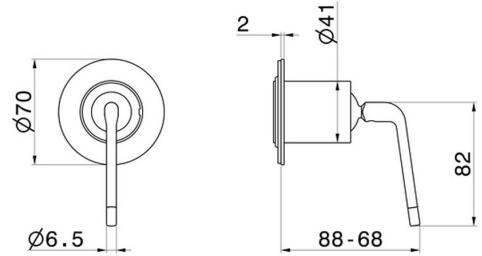

## 68477E.M2.075

One way out single lever concealed mixer, 1/2" connections.  
Ø70. External part - finish Copper Glossy

### TECHNICAL DRAWING

  
**AR Preview**  
try it in your home

**More Details**  
on our [website](#)

**68477E.M2.075**

One way out single lever concealed mixer, 1/2" connections. Ø70. External part - finish Copper Glossy