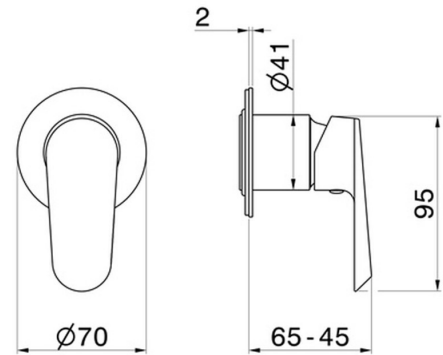

68978E.01.093

One way out single lever concealed mixer, 1/2" connections.
 Ø70. External part - finish Matt Black

FEATURES

Material	Brass
Installation	Wall concealed part
Control type	Single lever
Outlets	1 Way Out
Water mixing	Mechanical
Required for installation	<u>31085.00.000</u>

TECHNICAL DRAWING

 **AR Preview**
 try it in your home

More Details
 on our [website](#)

68978E.01.093

One way out single lever concealed mixer, 1/2" connections. Ø70. External part - finish Matt Black

AVAILABLE FINISHES