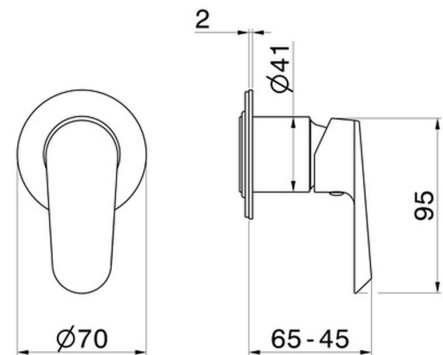

68978E.21.018

One way out single lever concealed mixer, 1/2" connections.
 Ø70. External part - finish Chrome

FEATURES

Material	Brass
Installation	Wall concealed part
Control type	Single lever
Outlets	1 Way Out
Water mixing	Mechanical
Required for installation	<u>31085.00.000</u>

TECHNICAL DRAWING

 **AR Preview**
 try it in your home

More Details
 on our [website](#)

68978E.21.018

One way out single lever concealed mixer, 1/2" connections. Ø70. External part - finish Chrome

AVAILABLE FINISHES