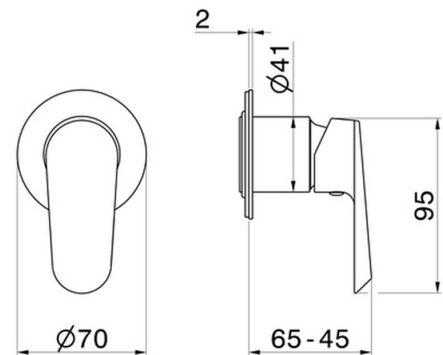

68978E.59.066

One way out single lever concealed mixer, 1/2" connections.
 Ø70. External part - finish PVD Brushed steel

FEATURES

Material	Brass
Installation	Wall concealed part
Control type	Single lever
Outlets	1 Way Out
Water mixing	Mechanical
Required for installation	<u>31085.00.000</u>

TECHNICAL DRAWING

 **AR Preview**
 try it in your home

More Details
 on our [website](#)

68978E.59.066

One way out single lever concealed mixer, 1/2" connections. Ø70. External part - finish PVD Brushed steel