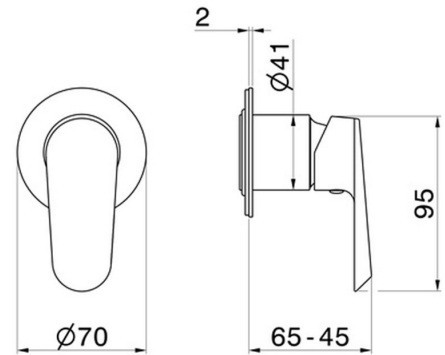

**68978E.59.097**

One way out single lever concealed mixer, 1/2" connections.  
 Ø70. External part - finish PVD Brushed Gold

**FEATURES**

Material	<b>Brass</b>
Installation	<b>Wall concealed part</b>
Control type	<b>Single lever</b>
Outlets	<b>1 Way Out</b>
Water mixing	<b>Mechanical</b>
Required for installation	<b><u>31085.00.000</u></b>

**TECHNICAL DRAWING**

**68978E.59.097**

One way out single lever concealed mixer, 1/2" connections. Ø70. External part - finish PVD Brushed Gold

**59.066**

finish PVD Brushed steel