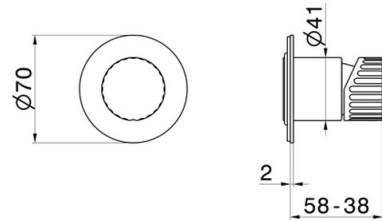

74266ex.59.064

One way out single lever concealed mixer, 1/2" connections - finish PVD Brushed Gun Metal

External part.

FEATURES

Material	Stainless Steel
Installation	Wall concealed part
Control type	Single lever
Outlets	1 Way Out
Water mixing	Mechanical
Required for installation	<u>31085.00.000</u>

TECHNICAL DRAWING

74266ex.59.064

One way out single lever concealed mixer, 1/2" connections - finish PVD Brushed Gun Metal

AVAILABLE FINISHES

59.064

PVD Brushed Gun Metal

50.050

finish Stainless Steel