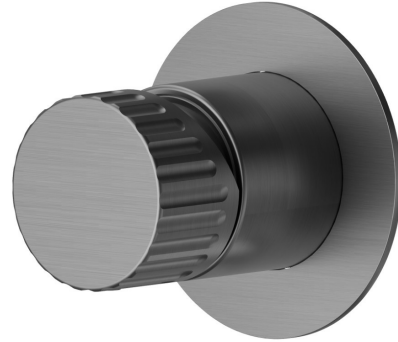

74266ex.59.064

One way out single lever concealed mixer, 1/2" connections - finish PVD Brushed Gun Metal

External part.

FEATURES

Material	Stainless Steel
Installation	Wall concealed part
Control type	Single lever
Outlets	1 Way Out
Water mixing	Mechanical
Required for installation	<u>31085.00.000</u>

TECHNICAL DRAWING

74266ex.59.064

One way out single lever concealed mixer, 1/2" connections - finish PVD Brushed Gun Metal

AVAILABLE FINISHES

59.064

PVD Brushed Gun Metal

50.050

finish Stainless Steel

59.067

finish PVD Brushed Copper Bronze

59.098

finish PVD Brushed Pale Gold