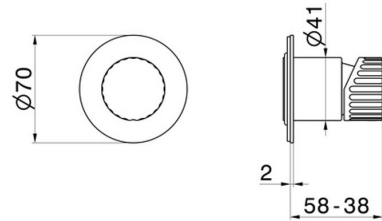

74266ex.59.067

One way out single lever concealed mixer, 1/2" connections - finish PVD Brushed Copper Bronze

External part.

PVD Brushed Copper Bronze

FEATURES

Material	Stainless Steel
Installation	Wall concealed part
Control type	Single lever
Outlets	1 Way Out
Water mixing	Mechanical
Required for installation	<u>31085.00.000</u>

TECHNICAL DRAWING

74266ex.59.067

One way out single lever concealed mixer, 1/2" connections - finish PVD Brushed Copper Bronze

AVAILABLE FINISHES

59.067

PVD Brushed Copper Bronze

50.050

finish Stainless Steel