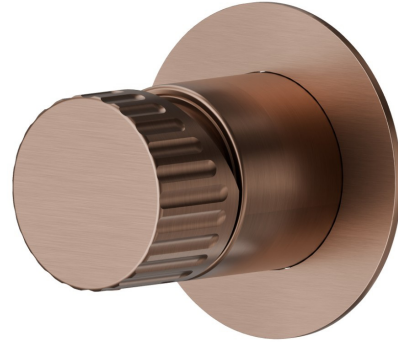

74266ex.59.067

One way out single lever concealed mixer, 1/2" connections - finish PVD Brushed Copper Bronze

External part.

PVD Brushed Copper Bronze

FEATURES

Material	Stainless Steel
Installation	Wall concealed part
Control type	Single lever
Outlets	1 Way Out
Water mixing	Mechanical
Required for installation	<u>31085.00.000</u>

TECHNICAL DRAWING

74266ex.59.067

One way out single lever concealed mixer, 1/2" connections - finish PVD Brushed Copper Bronze

AVAILABLE FINISHES

59.067

PVD Brushed Copper Bronze

50.050

finish Stainless Steel

59.064

finish PVD Brushed Gun Metal

59.098

finish PVD Brushed Pale Gold