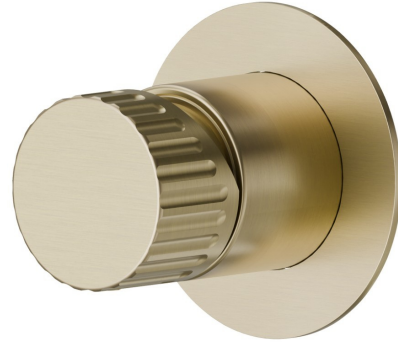

74266ex.59.098

One way out single lever concealed mixer, 1/2" connections - finish PVD Brushed Pale Gold

External part.

FEATURES

Material	Stainless Steel
Installation	Wall concealed part
Control type	Single lever
Outlets	1 Way Out
Water mixing	Mechanical
Required for installation	<u>31085.00.000</u>

TECHNICAL DRAWING

74266ex.59.098

One way out single lever concealed mixer, 1/2" connections - finish PVD Brushed Pale Gold

AVAILABLE FINISHES

59.098

PVD Brushed Pale Gold

50.050

finish Stainless Steel

59.064

finish PVD Brushed Gun Metal

59.067

finish PVD Brushed Copper Bronze