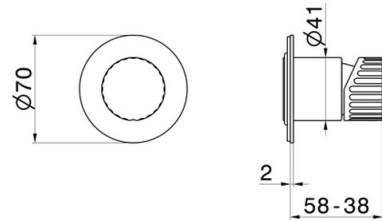

74266ex.59.098

One way out single lever concealed mixer, 1/2" connections - finish PVD Brushed Pale Gold

External part.

FEATURES

Material	Stainless Steel
Installation	Wall concealed part
Control type	Single lever
Outlets	1 Way Out
Water mixing	Mechanical
Required for installation	<u>31085.00.000</u>

TECHNICAL DRAWING

74266ex.59.098

One way out single lever concealed mixer, 1/2" connections - finish PVD Brushed Pale Gold

AVAILABLE FINISHES

59.098

PVD Brushed Pale Gold

50.050

finish Stainless Steel