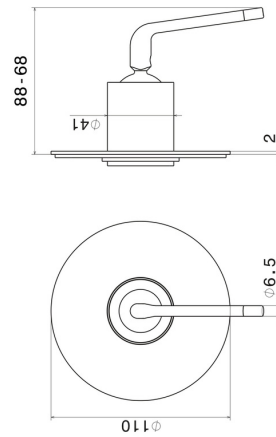

**68476E.01.093**

One way out single lever concealed mixer, 1/2" connections.  
External part - finish Matt Black

**FEATURES**

Material	<b>Brass</b>
Installation	<b>Wall concealed part</b>
Outlets	<b>1 Way Out</b>
Water mixing	<b>Mechanical</b>
Required for installation	<b><u>31085.00.000</u></b>

**TECHNICAL DRAWING**

**68476E.01.093**

One way out single lever concealed mixer, 1/2" connections. External part - finish Matt Black