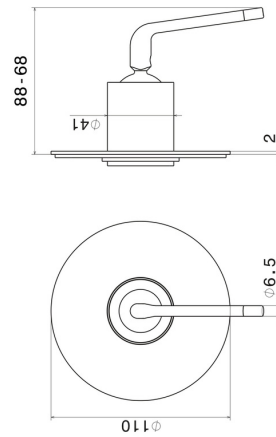

68476E.05.093

One way out single lever concealed mixer, 1/2" connections.
External part - finish Chrome - Matt Black

FEATURES

Material	Brass
Installation	Wall concealed part
Outlets	1 Way Out
Water mixing	Mechanical
Required for installation	<u>31085.00.000</u>

TECHNICAL DRAWING

68476E.05.093

One way out single lever concealed mixer, 1/2" connections. External part - finish Chrome - Matt Black

AVAILABLE FINISHES

05.093

Chrome - Matt Black

01.093

finish Matt Black