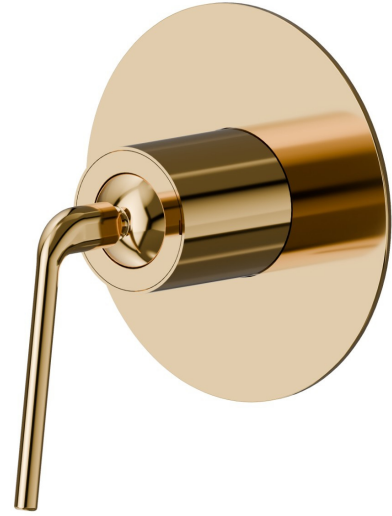

68476E.61.020

One way out single lever concealed mixer, 1/2" connections.
External part - finish PVD Glossy Gold

FEATURES

Material	Brass
Installation	Wall concealed part
Outlets	1 Way Out
Water mixing	Mechanical
Required for installation	<u>31085.00.000</u>

TECHNICAL DRAWING

68476E.61.020

One way out single lever concealed mixer, 1/2" connections. External part - finish PVD Glossy Gold

AVAILABLE FINISHES

61.020

PVD Glossy Gold

01.093

finish Matt Black

05.093

finish Chrome - Matt Black

M2.070

finish Titanium Satin - Matt black

M2.071

finish Gold Satin - Matt black

M2.072

finish Copper Satin - Matt black

M2.075

finish Copper Glossy