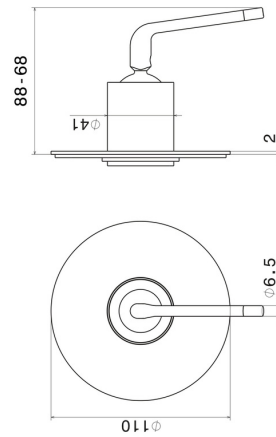

68476E.61.020

One way out single lever concealed mixer, 1/2" connections.
External part - finish PVD Glossy Gold

FEATURES

Material	Brass
Installation	Wall concealed part
Outlets	1 Way Out
Water mixing	Mechanical
Required for installation	<u>31085.00.000</u>

TECHNICAL DRAWING

68476E.61.020

One way out single lever concealed mixer, 1/2" connections. External part - finish PVD Glossy Gold

AVAILABLE FINISHES

61.020

PVD Glossy Gold

01.093

finish Matt Black