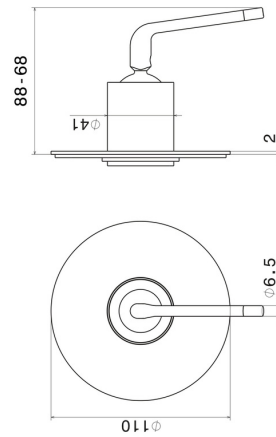

68476E.M2.070

One way out single lever concealed mixer, 1/2" connections.
External part - finish Titanium Satin - Matt black

FEATURES

Material	Brass
Installation	Wall concealed part
Outlets	1 Way Out
Water mixing	Mechanical
Required for installation	<u>31085.00.000</u>

TECHNICAL DRAWING

68476E.M2.070

One way out single lever concealed mixer, 1/2" connections. External part - finish Titanium Satin - Matt black

AVAILABLE FINISHES

M2.070

Titanium Satin - Matt black

01.093

finish Matt Black