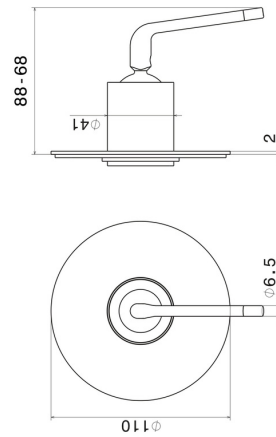

**68476E.M2.071**

One way out single lever concealed mixer, 1/2" connections.  
External part - finish Gold Satin - Matt black

**FEATURES**

Material	<b>Brass</b>
Installation	<b>Wall concealed part</b>
Outlets	<b>1 Way Out</b>
Water mixing	<b>Mechanical</b>
Required for installation	<b><u>31085.00.000</u></b>

**TECHNICAL DRAWING**

**68476E.M2.071**

One way out single lever concealed mixer, 1/2" connections. External part - finish Gold Satin - Matt black

**AVAILABLE FINISHES**

---

**M2.071**

Gold Satin - Matt black