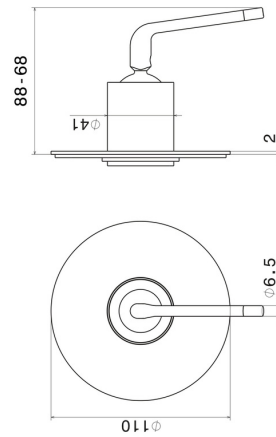

68476E.M2.072

One way out single lever concealed mixer, 1/2" connections.
External part - finish Copper Satin - Matt black

FEATURES

Material	Brass
Installation	Wall concealed part
Outlets	1 Way Out
Water mixing	Mechanical
Required for installation	<u>31085.00.000</u>

TECHNICAL DRAWING

68476E.M2.072

One way out single lever concealed mixer, 1/2" connections. External part - finish Copper Satin - Matt black

AVAILABLE FINISHES

M2.072

Copper Satin - Matt black

01.093

finish Matt Black