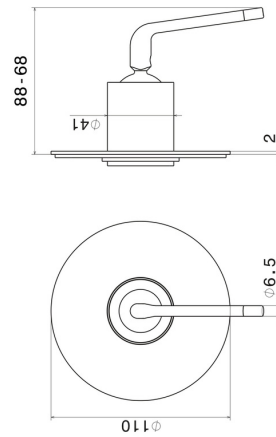

68476E.M2.075

One way out single lever concealed mixer, 1/2" connections.
External part - finish Copper Glossy

FEATURES

Material	Brass
Installation	Wall concealed part
Outlets	1 Way Out
Water mixing	Mechanical
Required for installation	<u>31085.00.000</u>

TECHNICAL DRAWING

AR Preview
try it in your home

More Details
on our [website](#)

68476E.M2.075

One way out single lever concealed mixer, 1/2" connections. External part - finish Copper Glossy

AVAILABLE FINISHES