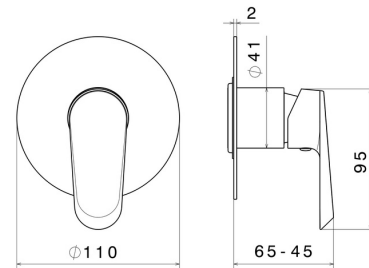

68975E.01.093

One way out single lever concealed mixer, 1/2" connections.
External part - finish Matt Black

FEATURES

Material	Brass
Installation	Wall concealed part
Control type	Single lever
Outlets	1 Way Out
Water mixing	Mechanical
Required for installation	<u>31085.00.000</u>

TECHNICAL DRAWING

68975E.01.093

One way out single lever concealed mixer, 1/2" connections. External part - finish Matt Black

AVAILABLE FINISHES

01.093

Matt Black

21.018

finish Chrome