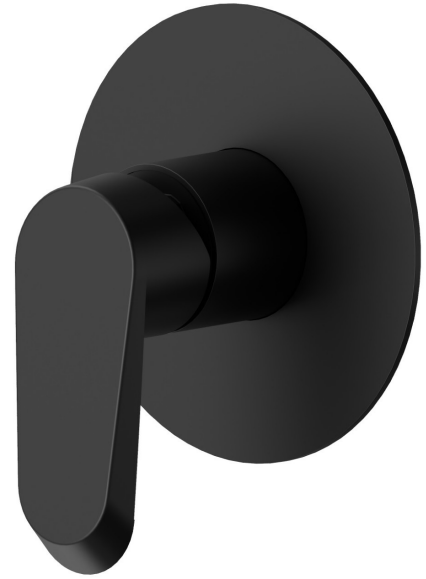

68975E.01.093

One way out single lever concealed mixer, 1/2" connections.
External part - finish Matt Black

FEATURES

Material	Brass
Installation	Wall concealed part
Control type	Single lever
Outlets	1 Way Out
Water mixing	Mechanical
Required for installation	<u>31085.00.000</u>

TECHNICAL DRAWING

68975E.01.093

One way out single lever concealed mixer, 1/2" connections. External part - finish Matt Black

AVAILABLE FINISHES

01.093

Matt Black

21.018

finish Chrome

59.066

finish PVD Brushed steel

59.097

finish PVD Brushed Gold