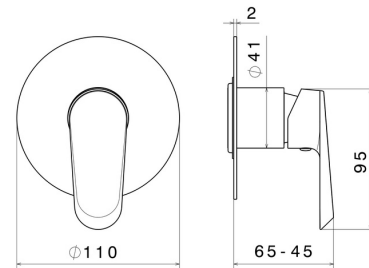

## 68975E.21.018

One way out single lever concealed mixer, 1/2" connections.  
External part - finish Chrome

### FEATURES

---

Material	<b>Brass</b>
Installation	<b>Wall concealed part</b>
Control type	<b>Single lever</b>
Outlets	<b>1 Way Out</b>
Water mixing	<b>Mechanical</b>
Required for installation	<b><u>31085.00.000</u></b>

### TECHNICAL DRAWING

---

**68975E.21.018**

One way out single lever concealed mixer, 1/2" connections. External part - finish Chrome