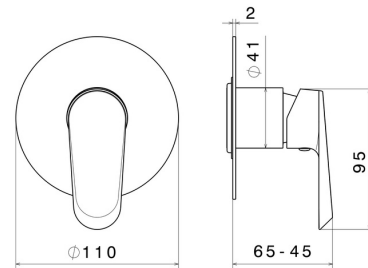

**68975E.59.066**

One way out single lever concealed mixer, 1/2" connections.  
External part - finish PVD Brushed steel

**FEATURES**

---

Material	<b>Brass</b>
Installation	<b>Wall concealed part</b>
Control type	<b>Single lever</b>
Outlets	<b>1 Way Out</b>
Water mixing	<b>Mechanical</b>
Required for installation	<b><u>31085.00.000</u></b>

**TECHNICAL DRAWING**

---

**68975E.59.066**

One way out single lever concealed mixer, 1/2" connections. External part - finish PVD Brushed steel

**AVAILABLE FINISHES**

---

 **59.066**  
PVD Brushed steel

 **01.093**  
finish Matt Black