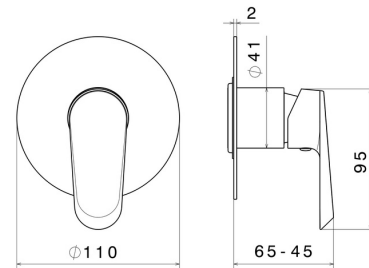

68975E.59.097

One way out single lever concealed mixer, 1/2" connections.
External part - finish PVD Brushed Gold

FEATURES

Material	Brass
Installation	Wall concealed part
Control type	Single lever
Outlets	1 Way Out
Water mixing	Mechanical
Required for installation	<u>31085.00.000</u>

TECHNICAL DRAWING

68975E.59.097

One way out single lever concealed mixer, 1/2" connections. External part - finish PVD Brushed Gold

AVAILABLE FINISHES

59.097

PVD Brushed Gold

01.093

finish Matt Black

21.018

finish Chrome

59.066

finish PVD Brushed steel