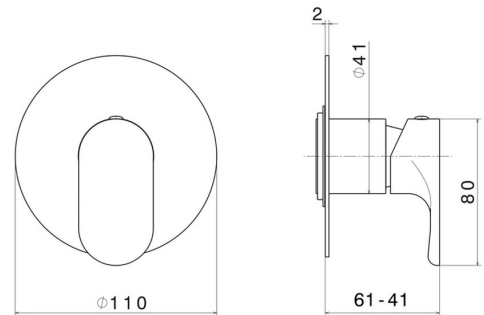

69475E.01.014

One way out single lever concealed mixer, 1/2" connections.
External part - finish Matt White

FEATURES

Material	Brass
Installation	Wall concealed part
Control type	Single lever
Outlets	1 Way Out
Required for installation	<u>31085.00.000</u>

TECHNICAL DRAWING

69475E.01.014

One way out single lever concealed mixer, 1/2" connections. External part - finish Matt White

AVAILABLE FINISHES

01.014

Matt White

01.093

finish Matt Black