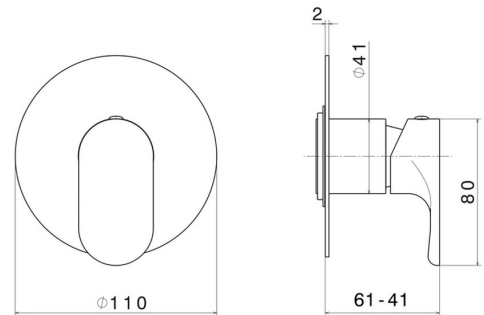

69475E.01.093

One way out single lever concealed mixer, 1/2" connections.
External part - finish Matt Black

FEATURES

Material	Brass
Installation	Wall concealed part
Control type	Single lever
Outlets	1 Way Out
Required for installation	<u>31085.00.000</u>

TECHNICAL DRAWING

69475E.01.093

One way out single lever concealed mixer, 1/2" connections. External part - finish Matt Black

AVAILABLE FINISHES

01.093

Matt Black

01.014

finish Matt White