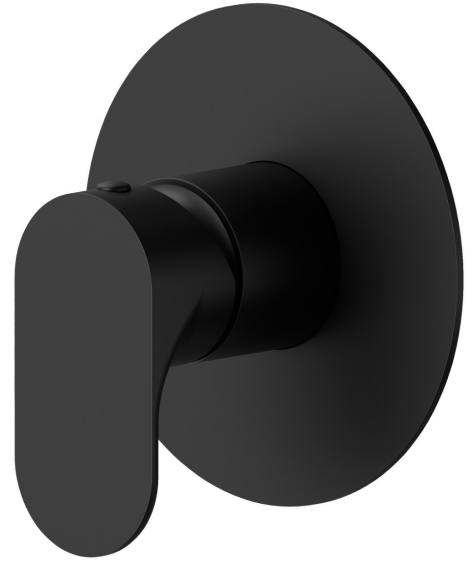

69475E.01.093

One way out single lever concealed mixer, 1/2" connections.
External part - finish Matt Black

FEATURES

Material	Brass
Installation	Wall concealed part
Control type	Single lever
Outlets	1 Way Out
Required for installation	<u>31085.00.000</u>

TECHNICAL DRAWING

69475E.01.093

One way out single lever concealed mixer, 1/2" connections. External part - finish Matt Black

AVAILABLE FINISHES

01.093

Matt Black

01.014

finish Matt White

21.018

finish Chrome

M0.070

finish Titanium Satin

M0.071

finish Gold Satin

M0.072

finish Copper Satin

M0.075

finish Copper Glossy