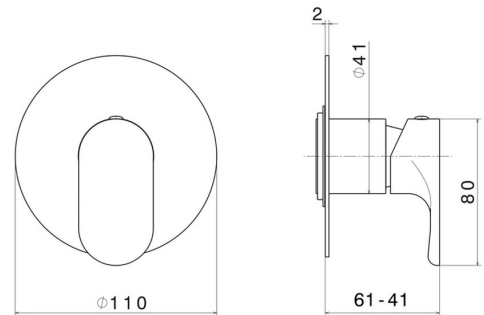

## 69475E.21.018

One way out single lever concealed mixer, 1/2" connections.  
External part - finish Chrome

### TECHNICAL DRAWING

---

**69475E.21.018**

One way out single lever concealed mixer, 1/2" connections. External part - finish Chrome

**AVAILABLE FINISHES**

---

**21.018**  
Chrome

**01.014**  
finish Matt White