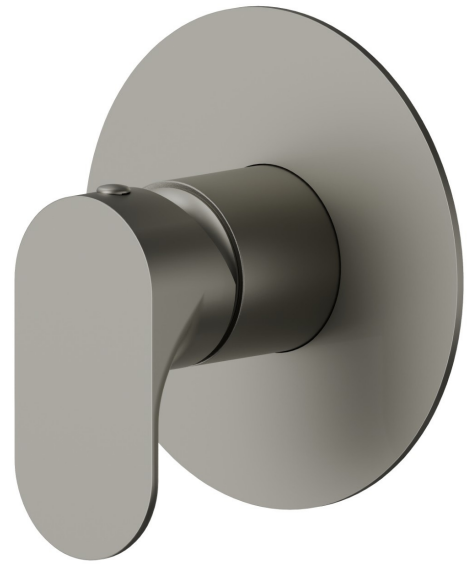

69475E.M0.070

One way out single lever concealed mixer, 1/2" connections.
External part - finish Titanium Satin

FEATURES

Material	Brass
Installation	Wall concealed part
Control type	Single lever
Outlets	1 Way Out
Required for installation	<u>31085.00.000</u>

TECHNICAL DRAWING

69475E.M0.070

One way out single lever concealed mixer, 1/2" connections. External part - finish Titanium Satin

AVAILABLE FINISHES

 **M0.070**
Titanium Satin

 **01.014**
finish Matt White