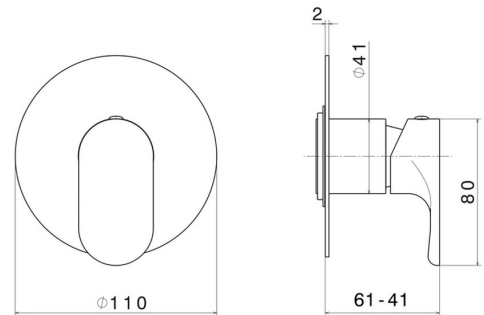

69475E.M0.070

One way out single lever concealed mixer, 1/2" connections.
External part - finish Titanium Satin

FEATURES

Material	Brass
Installation	Wall concealed part
Control type	Single lever
Outlets	1 Way Out
Required for installation	<u>31085.00.000</u>

TECHNICAL DRAWING

69475E.M0.070

One way out single lever concealed mixer, 1/2" connections. External part - finish Titanium Satin

AVAILABLE FINISHES

 **M0.070**
Titanium Satin

 **01.014**
finish Matt White