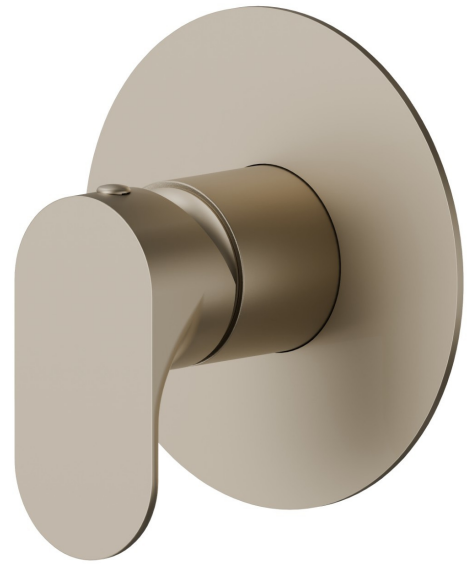

69475E.M0.071

One way out single lever concealed mixer, 1/2" connections.
External part - finish Gold Satin

FEATURES

Material	Brass
Installation	Wall concealed part
Control type	Single lever
Outlets	1 Way Out
Required for installation	<u>31085.00.000</u>

TECHNICAL DRAWING

69475E.M0.071

One way out single lever concealed mixer, 1/2" connections. External part - finish Gold Satin

AVAILABLE FINISHES

M0.071

Gold Satin

01.014

finish Matt White

01.093

finish Matt Black

21.018

finish Chrome

M0.070

finish Titanium Satin

M0.072

finish Copper Satin

M0.075

finish Copper Glossy