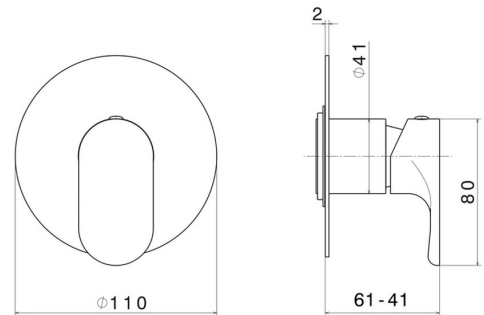

69475E.M0.071

One way out single lever concealed mixer, 1/2" connections.
External part - finish Gold Satin

FEATURES

Material	Brass
Installation	Wall concealed part
Control type	Single lever
Outlets	1 Way Out
Required for installation	<u>31085.00.000</u>

TECHNICAL DRAWING

69475E.M0.071

One way out single lever concealed mixer, 1/2" connections. External part - finish Gold Satin

AVAILABLE FINISHES

M0.071

Gold Satin

01.014

finish Matt White