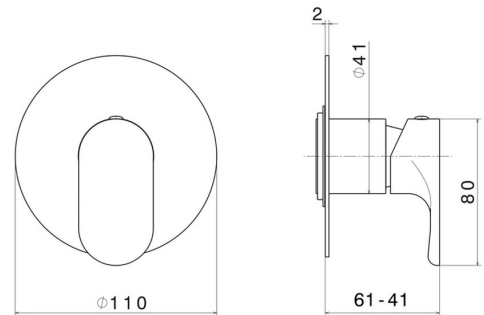

**69475E.M0.072**

One way out single lever concealed mixer, 1/2" connections.  
External part - finish Copper Satin

**FEATURES**

---

Material	<b>Brass</b>
Installation	<b>Wall concealed part</b>
Control type	<b>Single lever</b>
Outlets	<b>1 Way Out</b>
Required for installation	<b><u>31085.00.000</u></b>

**TECHNICAL DRAWING**

---

**69475E.M0.072**

One way out single lever concealed mixer, 1/2" connections. External part - finish Copper Satin

**AVAILABLE FINISHES**

---

 **M0.072**  
Copper Satin

 **01.014**  
finish Matt White