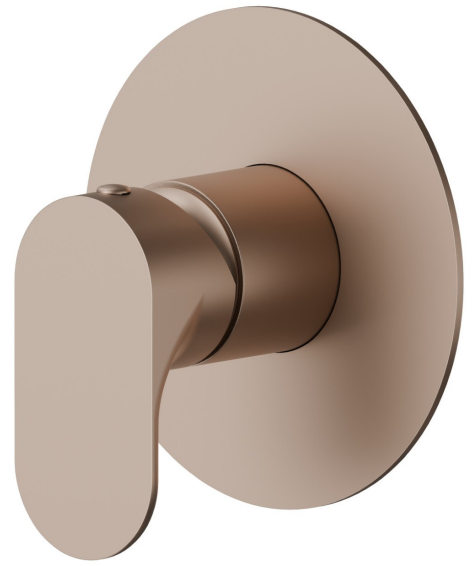

**69475E.M0.072**

One way out single lever concealed mixer, 1/2" connections.  
External part - finish Copper Satin

**FEATURES**

---

Material	<b>Brass</b>
Installation	<b>Wall concealed part</b>
Control type	<b>Single lever</b>
Outlets	<b>1 Way Out</b>
Required for installation	<b><u>31085.00.000</u></b>

**TECHNICAL DRAWING**

---

**69475E.M0.072**

One way out single lever concealed mixer, 1/2" connections. External part - finish Copper Satin

**AVAILABLE FINISHES**

---

 **M0.072**  
Copper Satin

 **01.014**  
finish Matt White

 **01.093**  
finish Matt Black

 **21.018**  
finish Chrome

 **M0.070**  
finish Titanium Satin

 **M0.071**  
finish Gold Satin

 **M0.075**  
finish Copper Glossy