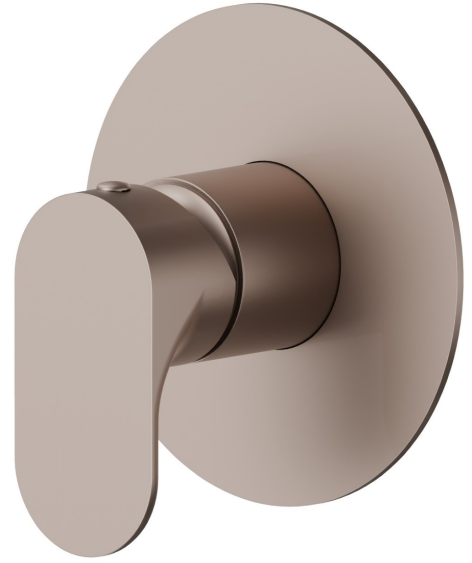

69475E.M0.075

One way out single lever concealed mixer, 1/2" connections.
External part - finish Copper Glossy

FEATURES

Material	Brass
Installation	Wall concealed part
Control type	Single lever
Outlets	1 Way Out
Required for installation	<u>31085.00.000</u>

TECHNICAL DRAWING

AR Preview
try it in your home

More Details
on our [website](#)

69475E.M0.075

One way out single lever concealed mixer, 1/2" connections. External part - finish Copper Glossy

AVAILABLE FINISHES

M0.075

Copper Glossy

01.014

finish Matt White

01.093

finish Matt Black

21.018

finish Chrome