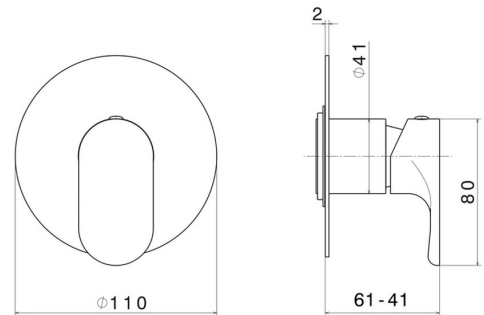

69475E.M0.075

One way out single lever concealed mixer, 1/2" connections.
External part - finish Copper Glossy

FEATURES

Material	Brass
Installation	Wall concealed part
Control type	Single lever
Outlets	1 Way Out
Required for installation	<u>31085.00.000</u>

TECHNICAL DRAWING

AR Preview
try it in your home

More Details
on our [website](#)

69475E.M0.075

One way out single lever concealed mixer, 1/2" connections. External part - finish Copper Glossy

AVAILABLE FINISHES