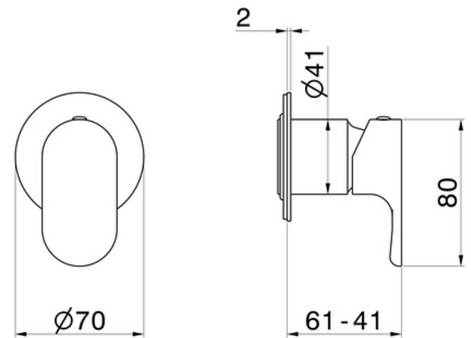

69477E.01.014

One way out single lever concealed mixer, 1/2" connections.
External part. Ø70 - finish Matt White

FEATURES

Material	Brass
Installation	Wall concealed part
Control type	Single lever
Outlets	1 Way Out
Required for installation	<u>31085.00.000</u>

TECHNICAL DRAWING

69477E.01.014

One way out single lever concealed mixer, 1/2" connections. External part. Ø70 - finish Matt White

AVAILABLE FINISHES

01.014

Matt White

01.093

finish Matt Black