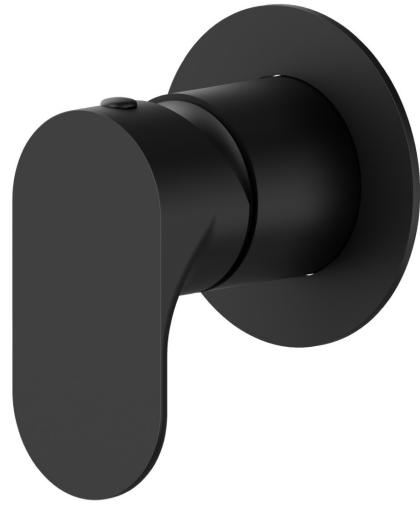

## 69477E.01.093

One way out single lever concealed mixer, 1/2" connections.  
External part. Ø70 - finish Matt Black

### FEATURES

---

Material	<b>Brass</b>
Installation	<b>Wall concealed part</b>
Control type	<b>Single lever</b>
Outlets	<b>1 Way Out</b>
Required for installation	<b><u>31085.00.000</u></b>

### TECHNICAL DRAWING

---

**69477E.01.093**

One way out single lever concealed mixer, 1/2" connections. External part. Ø70 - finish Matt Black