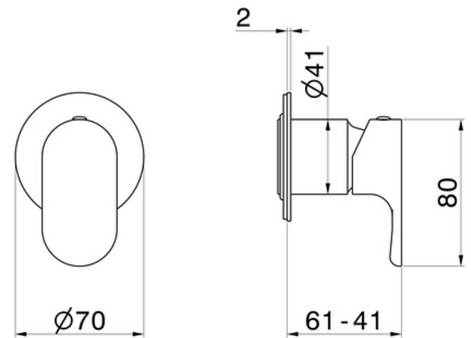

## 69477E.01.093

One way out single lever concealed mixer, 1/2" connections.  
External part. Ø70 - finish Matt Black

### FEATURES

---

Material	<b>Brass</b>
Installation	<b>Wall concealed part</b>
Control type	<b>Single lever</b>
Outlets	<b>1 Way Out</b>
Required for installation	<b><u>31085.00.000</u></b>

### TECHNICAL DRAWING

---

**69477E.01.093**

One way out single lever concealed mixer, 1/2" connections. External part. Ø70 - finish Matt Black