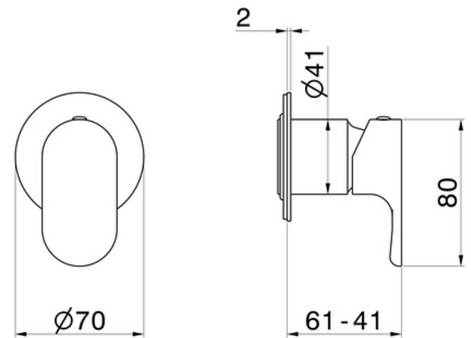

69477E.21.018

One way out single lever concealed mixer, 1/2" connections.
External part. Ø70 - finish Chrome

FEATURES

Material	Brass
Installation	Wall concealed part
Control type	Single lever
Outlets	1 Way Out
Required for installation	<u>31085.00.000</u>

TECHNICAL DRAWING

69477E.21.018

One way out single lever concealed mixer, 1/2" connections. External part. Ø70 - finish Chrome

AVAILABLE FINISHES

21.018
Chrome

01.014
finish Matt White

01.093
finish Matt Black