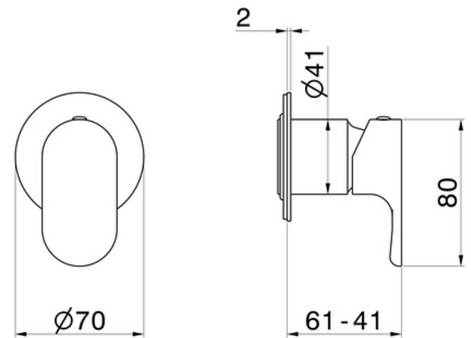

69477E.M0.070

One way out single lever concealed mixer, 1/2" connections.
External part. Ø70 - finish Titanium Satin

FEATURES

| | |
|---------------------------|----------------------------|
| Material | Brass |
| Installation | Wall concealed part |
| Control type | Single lever |
| Outlets | 1 Way Out |
| Required for installation | <u>31085.00.000</u> |

TECHNICAL DRAWING

69477E.M0.070

One way out single lever concealed mixer, 1/2" connections. External part. Ø70 - finish Titanium Satin

AVAILABLE FINISHES

 **M0.070**
Titanium Satin

 **01.014**
finish Matt White