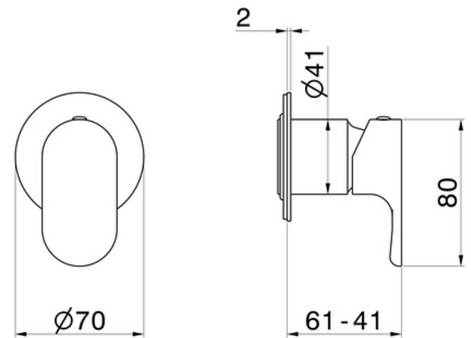

69477E.M0.071

One way out single lever concealed mixer, 1/2" connections.
External part. Ø70 - finish Gold Satin

FEATURES

Material	Brass
Installation	Wall concealed part
Control type	Single lever
Outlets	1 Way Out
Required for installation	<u>31085.00.000</u>

TECHNICAL DRAWING

69477E.M0.071

One way out single lever concealed mixer, 1/2" connections. External part. Ø70 - finish Gold Satin

AVAILABLE FINISHES

M0.071
Gold Satin

01.014
finish Matt White

01.093
finish Matt Black