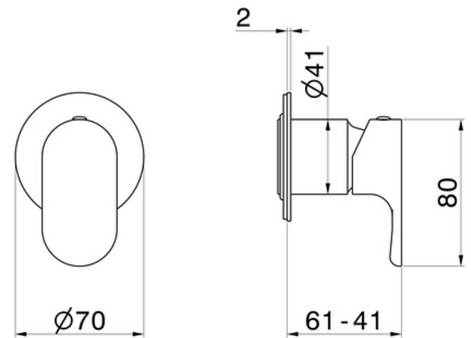

69477E.M0.072

One way out single lever concealed mixer, 1/2" connections.
External part. Ø70 - finish Copper Satin

FEATURES

Material	Brass
Installation	Wall concealed part
Control type	Single lever
Outlets	1 Way Out
Required for installation	<u>31085.00.000</u>

TECHNICAL DRAWING

69477E.M0.072

One way out single lever concealed mixer, 1/2" connections. External part. Ø70 - finish Copper Satin

AVAILABLE FINISHES

 **M0.072**
Copper Satin

 **01.014**
finish Matt White