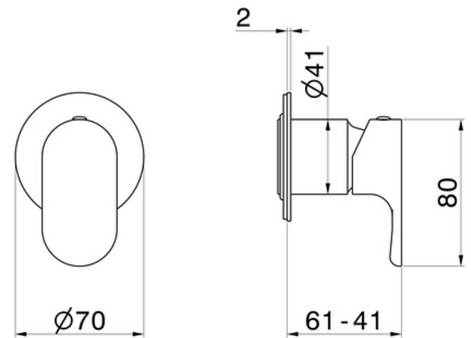

69477E.M0.075

One way out single lever concealed mixer, 1/2" connections.
External part. Ø70 - finish Copper Glossy

FEATURES

Material	Brass
Installation	Wall concealed part
Control type	Single lever
Outlets	1 Way Out
Required for installation	<u>31085.00.000</u>

TECHNICAL DRAWING

69477E.M0.075

One way out single lever concealed mixer, 1/2" connections. External part. Ø70 - finish Copper Glossy

AVAILABLE FINISHES

 **M0.075**
Copper Glossy

 **01.014**
finish Matt White