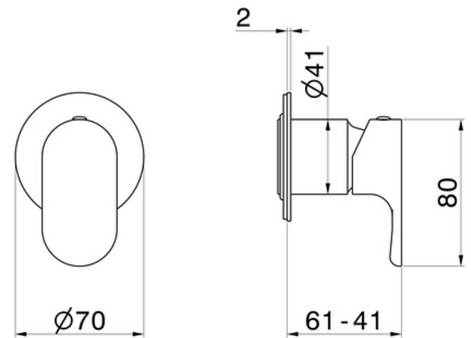

**69477E.M0.077**

One way out single lever concealed mixer, 1/2" connections.  
External part. Ø70 - finish Carbon Satin

**FEATURES**

---

Material	<b>Brass</b>
Installation	<b>Wall concealed part</b>
Control type	<b>Single lever</b>
Outlets	<b>1 Way Out</b>
Required for installation	<b><u>31085.00.000</u></b>

**TECHNICAL DRAWING**

---

**69477E.M0.077**

One way out single lever concealed mixer, 1/2" connections. External part. Ø70 - finish Carbon Satin

**AVAILABLE FINISHES**

---

 **M0.077**  
Carbon Satin

 **01.014**  
finish Matt White