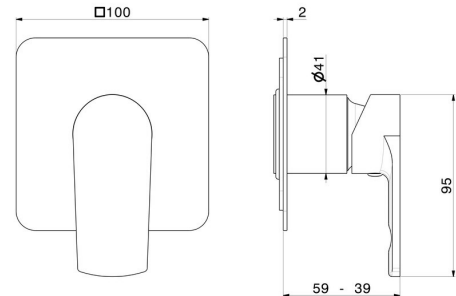

72075E.01.014

One way out single lever concealed mixer, 1/2" connections.
External part - finish Matt White

FEATURES

Material	Brass
Installation	Wall concealed part
Outlets	1 Way Out
Water mixing	Mechanical
Required for installation	<u>31085.00.000</u>

TECHNICAL DRAWING

72075E.01.014

One way out single lever concealed mixer, 1/2" connections. External part - finish Matt White

AVAILABLE FINISHES

01.014

Matt White

01.093

finish Matt Black