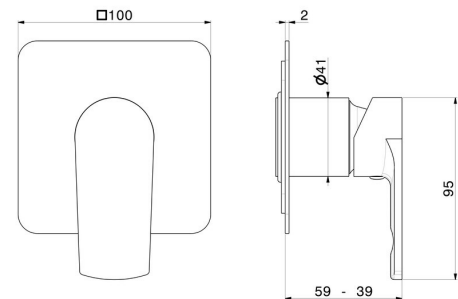

72075E.01.093

One way out single lever concealed mixer, 1/2" connections.
External part - finish Matt Black

FEATURES

Material	Brass
Installation	Wall concealed part
Outlets	1 Way Out
Water mixing	Mechanical
Required for installation	<u>31085.00.000</u>

TECHNICAL DRAWING

72075E.01.093

One way out single lever concealed mixer, 1/2" connections. External part - finish Matt Black

AVAILABLE FINISHES

01.093

Matt Black

01.014

finish Matt White