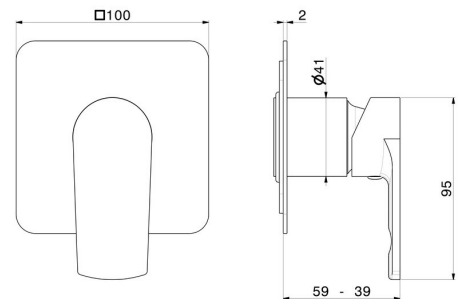

72075E.21.018

One way out single lever concealed mixer, 1/2" connections.
External part - finish Chrome

FEATURES

Material	Brass
Installation	Wall concealed part
Outlets	1 Way Out
Water mixing	Mechanical
Required for installation	<u>31085.00.000</u>

TECHNICAL DRAWING

72075E.21.018

One way out single lever concealed mixer, 1/2" connections. External part - finish Chrome

AVAILABLE FINISHES

21.018

Chrome

01.014

finish Matt White