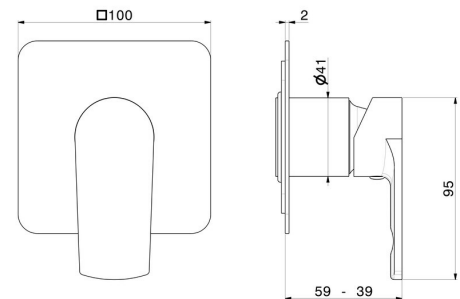

72075E.59.064

One way out single lever concealed mixer, 1/2" connections.
External part - finish PVD Brushed Gun Metal

FEATURES

Material	Brass
Installation	Wall concealed part
Outlets	1 Way Out
Water mixing	Mechanical
Required for installation	<u>31085.00.000</u>

TECHNICAL DRAWING

72075E.59.064

One way out single lever concealed mixer, 1/2" connections. External part - finish PVD Brushed Gun Metal

AVAILABLE FINISHES

59.064

PVD Brushed Gun Metal

01.014

finish Matt White