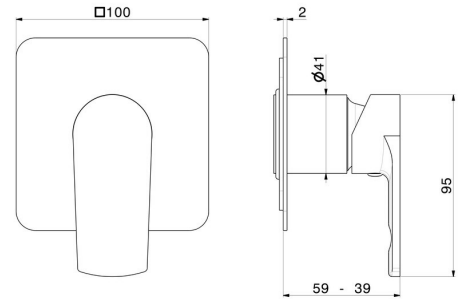

72075E.59.066

One way out single lever concealed mixer, 1/2" connections.
External part - finish PVD Brushed steel

FEATURES

Material	Brass
Installation	Wall concealed part
Outlets	1 Way Out
Water mixing	Mechanical
Required for installation	<u>31085.00.000</u>

TECHNICAL DRAWING

72075E.59.066

One way out single lever concealed mixer, 1/2" connections. External part - finish PVD Brushed steel

AVAILABLE FINISHES

59.066

PVD Brushed steel

01.014

finish Matt White