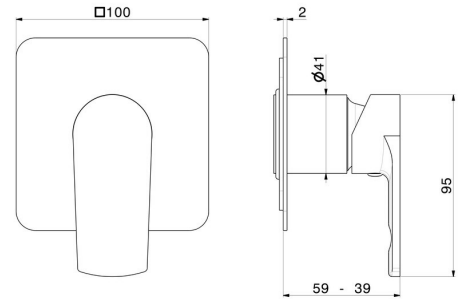

**72075E.59.067**

One way out single lever concealed mixer, 1/2" connections.  
External part - finish PVD Brushed Copper Bronze

 PVD Brushed Copper Bronze

**FEATURES**

---

Material	<b>Brass</b>
Installation	<b>Wall concealed part</b>
Outlets	<b>1 Way Out</b>
Water mixing	<b>Mechanical</b>
Required for installation	<b><u>31085.00.000</u></b>

**TECHNICAL DRAWING**

---

**72075E.59.067**

One way out single lever concealed mixer, 1/2" connections. External part - finish PVD Brushed Copper Bronze

**AVAILABLE FINISHES**

---

**59.067**

PVD Brushed Copper Bronze