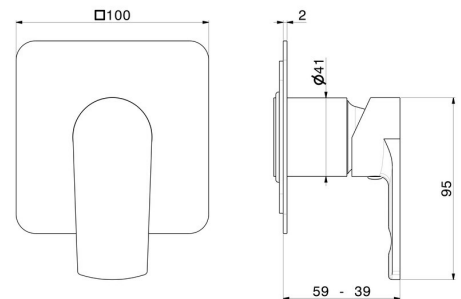

72075E.59.097

One way out single lever concealed mixer, 1/2" connections.
External part - finish PVD Brushed Gold

FEATURES

Material	Brass
Installation	Wall concealed part
Outlets	1 Way Out
Water mixing	Mechanical
Required for installation	<u>31085.00.000</u>

TECHNICAL DRAWING

72075E.59.097

One way out single lever concealed mixer, 1/2" connections. External part - finish PVD Brushed Gold

AVAILABLE FINISHES

59.097

PVD Brushed Gold

01.014

finish Matt White