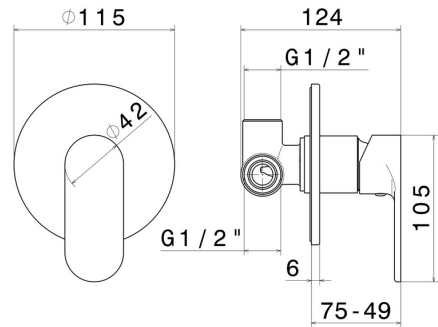

69375.01.093

One way out single lever concealed mixer, 1/2" connections.
With concealed part - finish Matt Black

FEATURES

- | | |
|--------------|----------------------------|
| Material | Brass |
| Installation | Wall concealed part |
| Control type | Single lever |
| Outlets | 1 Way Out |
| Water mixing | Mechanical |

TECHNICAL DRAWING

AR Preview
try it in your home

More Details
on our [website](#)

69375.01.093

One way out single lever concealed mixer, 1/2" connections. With concealed part - finish Matt Black

AVAILABLE FINISHES