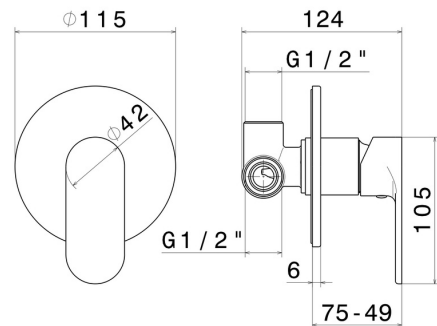

## 69375.21.018

One way out single lever concealed mixer, 1/2" connections.  
With concealed part - finish Chrome

### FEATURES

Material	<b>Brass</b>
Installation	<b>Wall concealed part</b>
Control type	<b>Single lever</b>
Outlets	<b>1 Way Out</b>
Water mixing	<b>Mechanical</b>

### TECHNICAL DRAWING

 **AR Preview**  
try it in your home

**More Details**  
on our [website](#)

**69375.21.018**

One way out single lever concealed mixer, 1/2" connections. With concealed part - finish Chrome