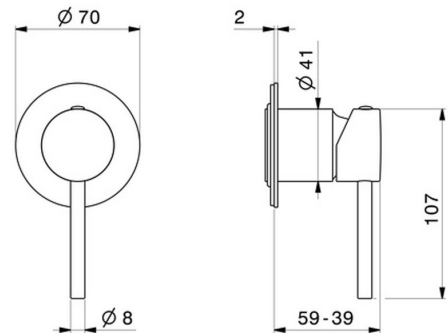

## 4265E.01.014

One way out single lever concealed mixer.Ø70. External part.  
1/2" connections - finish Matt White

### FEATURES

Material	<b>Brass</b>
Installation	<b>Wall concealed part</b>
Control type	<b>Single lever</b>
Outlets	<b>3 Ways Out</b>
Water mixing	<b>Mechanical</b>
Required for installation	<b><u>31085.00.000</u></b>

### TECHNICAL DRAWING

 **AR Preview**  
try it in your home

**More Details**  
on our [website](#)

**4265E.01.014**

One way out single lever concealed mixer.Ø70. External part. 1/2" connections - finish Matt White